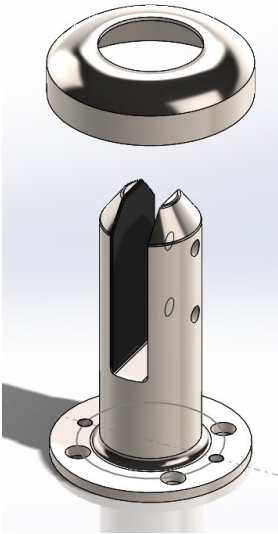

TOG

Touch of Glass
door & glass fittings

Glass balustrades are the ultimate means of creating a safety barrier for a balcony, pool or staircase. While providing safety, strength and security in and around your home, glass simultaneously offers uninterrupted views, style, spaciousness and long-lasting quality.

The TOG Spigot Glass Balustrade System is suitable for many applications from residential to commercial settings. Ideally suited for fitting to a finished surface or as a retro-fit. TOG Glass Spigot are manufactured with a unique, simple adjustment system allowing horizontal alignment of each glass panel.

Easy replacement of damaged glass Available in different styles .

12mm glass Competitive pricing

SPIGOT