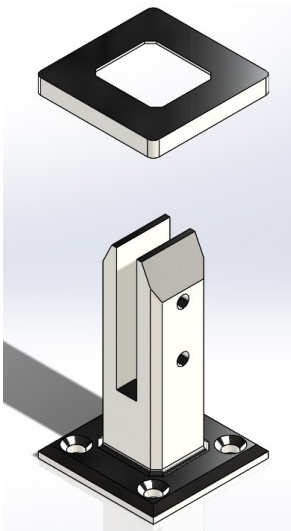

TOG

Touch of Glass
door & glass fittings

Glass balustrades are the ultimate means of creating a safety barrier for a balcony, pool or staircase. While providing safety, strength and security in and around your home, glass simultaneously offers uninterrupted views, style, spaciousness and long-lasting quality.

The TOG Spigot Glass Balustrade System is suitable for many applications from residential to commercial settings. Ideally suited for fitting to a finished surface or as a retro-fit. TOG Glass Spigot are manufactured with a unique, simple adjustment system allowing horizontal alignment of each glass panel.

ADVANTAGES OF THE BALUSTRADE SYSTEM:

Tested to comply with SANS balustrade regulations

Quick and easy installation

Adjustable after installation

Lightweight and extremely strong

Suitable for residential and commercial applications

Easy replacement of damaged glass Available in different styles .

12mm glass Competitive pricing

SPIGOT