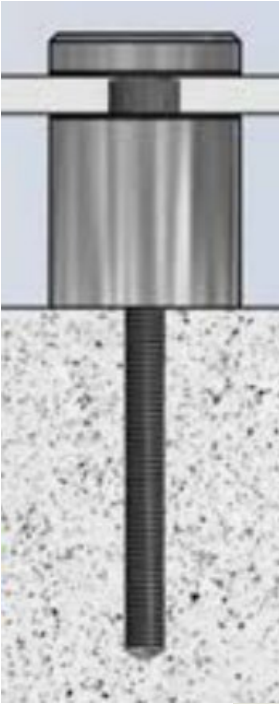

# TOG

Touch of Glass  
door & glass fittings

Glass balustrades are the ultimate means of creating a safety barrier for a balcony, pool or staircase. While providing safety, strength and security in and around your home, glass simultaneously offers uninterrupted views, style, spaciousness and long-lasting quality.

The TOG Stand off Glass Balustrade System is suitable for many applications from residential to commercial settings. Ideally suited for fitting to a finished surface or as a retro-fit.