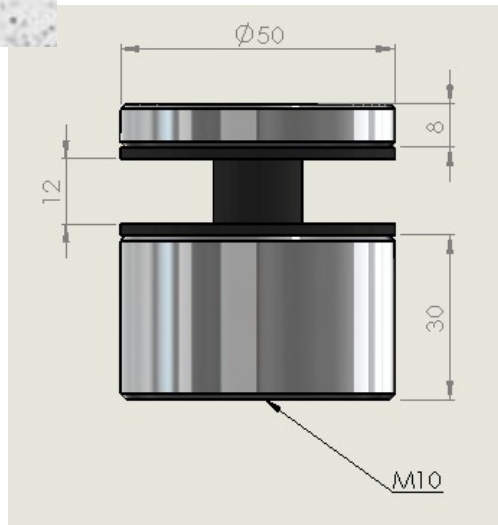

ADVANTAGES OF THE BALUSTRADE SYSTEM:

- Tested to comply with SANS balustrade regulations
- Quick and easy installation
- Adjustable after installation
- Lightweight and extremely strong
- Suitable for residential and commercial applications
- Easy replacement of damaged glass
- Available in different styles . 12mm to 15mm glass Competitive pricing