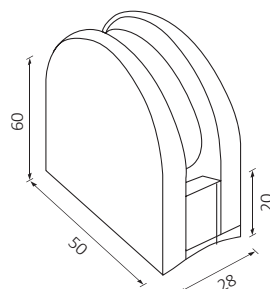

### 410 [ZINC ALLOY]

Zinc Alloy Clamp with Flat Base 55mm

8-10mm 170 gr | Finishing .15 .16

### 411 [ZINC ALLOY]

Zinc Alloy Clamp 55mm

8-10mm 179 gr | Finishing .15 .16

### 410 [STAINLESS STEEL]

Clamp Large Stainless Steel 50mm

8-13mm 247 gr | Finishing .13 .14

### 411 [STAINLESS STEEL]

Clamp Large Curved Base 50mm Stainless Steel

8-13mm 238 gr | Finishing .13 .14