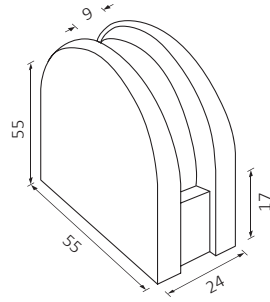

### 410 [ZINC ALLOY]

Zinc Alloy Clamp with Flat Base 55mm

8-10mm 170 gr | Finishing .15 .16

### 411 [ZINC ALLOY]

Zinc Alloy Clamp 55mm

8-10mm 179 gr | Finishing .15 .16

### 410 [STAINLESS STEEL]

Clamp Large Stainless Steel 50mm

8-13mm 247 gr | Finishing .13 .14

### 411 [STAINLESS STEEL]

Clamp Large Curved Base 50mm Stainless Steel

8-13mm 238 gr | Finishing .13 .14