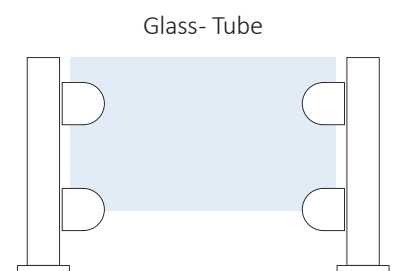

### 410 [ZINC ALLOY]

Zinc Alloy Clamp with Flat Base 55mm

8-10mm 170 gr | Finishing .15 .16

### 411 [ZINC ALLOY]

Zinc Alloy Clamp 55mm

8-10mm 179 gr | Finishing .15 .16

### 410 [STAINLESS STEEL]

Clamp Large Stainless Steel 50mm

8-13mm 247 gr | Finishing .13 .14

### 411 [STAINLESS STEEL]

Clamp Large Curved Base 50mm Stainless Steel

8-13mm 238 gr | Finishing .13 .14