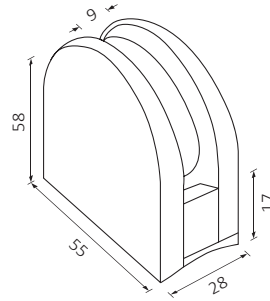

### 410 [ZINC ALLOY]

Zinc Alloy Clamp with Flat Base 55mm

8-10mm 170 gr | Finishing .15 .16

### 411 [ZINC ALLOY]

Zinc Alloy Clamp 55mm

8-10mm 179 gr | Finishing .15 .16

### 410 [STAINLESS STEEL]

Clamp Large Stainless Steel 50mm

8-13mm 247 gr | Finishing .13 .14

### 411 [STAINLESS STEEL]

Clamp Large Curved Base 50mm Stainless Steel

8-13mm 238 gr | Finishing .13 .14