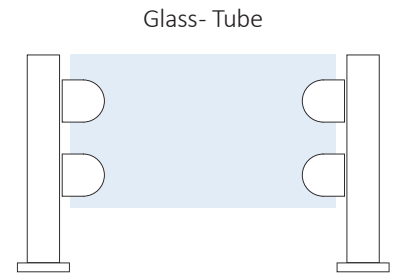

### 410 [ZINC ALLOY]

Zinc Alloy Clamp with Flat Base 55mm

8-10mm 170 gr | Finishing .15 .16

### 411 [ZINC ALLOY]

Zinc Alloy Clamp 55mm

8-10mm 179 gr | Finishing .15 .16

### 410 [STAINLESS STEEL]

Clamp Large Stainless Steel 50mm

8-13mm 247 gr | Finishing .13 .14

### 411 [STAINLESS STEEL]

Clamp Large Curved Base 50mm Stainless Steel

8-13mm 238 gr | Finishing .13 .14