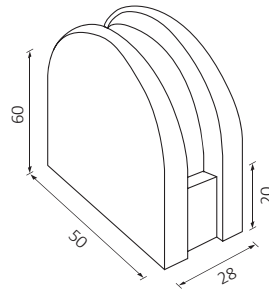

### 410 [ZINC ALLOY]

Zinc Alloy Clamp with Flat Base 55mm

8-10mm 170 gr | Finishing .15 .16

### 411 [ZINC ALLOY]

Zinc Alloy Clamp 55mm

8-10mm 179 gr | Finishing .15 .16

### 410 [STAINLESS STEEL]

Clamp Large Stainless Steel 50mm

8-13mm 247 gr | Finishing .13 .14

### 411 [STAINLESS STEEL]

Clamp Large Curved Base 50mm Stainless Steel

8-13mm 238 gr | Finishing .13 .14